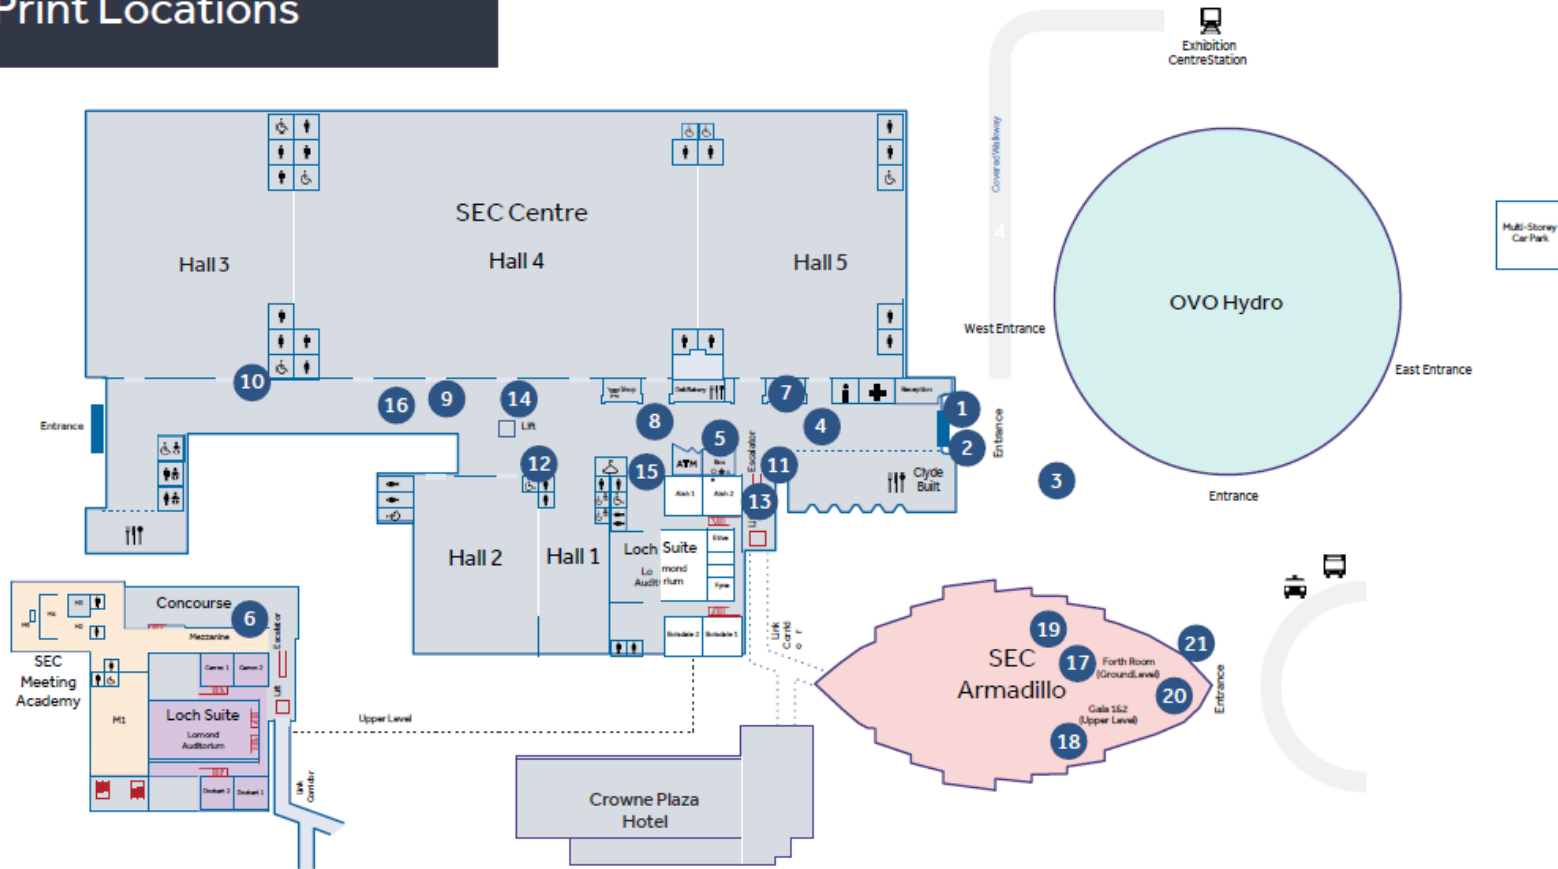

## Print Locations

## Campus Map - Print

3. East Entrance TriSign Lampposts
4. Concourse Floor Vinyl
5. Concourse Advertising Above Box Office
6. Mezzanine Wall Vinyl
8. Concourse Hanging Banners
9. Concourse Landscape Banner – Mezzanine
11. Concourse Escalator Vinyl
12. Concourse Advertising - Staircase
13. Concourse Escalator Walls

## Print Location:

East Entrance  
TriSign Lampposts  
(including flagpoles)